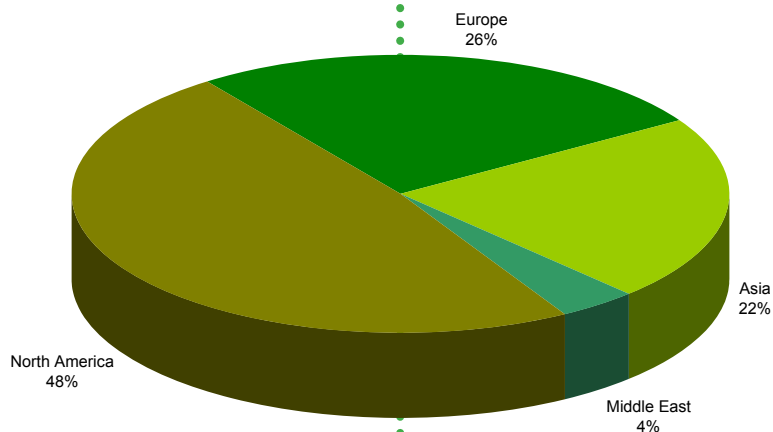

[W]

[UAE]

[UK]

[CN]

[CA]

LAM

landscape architect media

Advertising Rates - 2009

WORLD LANDSCAPE ARCHITECT

World Landscape Architect(WLA)

Our most popular portal with over 10,000 readers a month, which caters to all professionals from around the world. WLA provides news, information and events for people across the world giving a global view of landscape architecture.